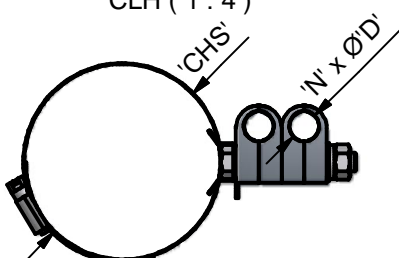

WUC (1 : 4)

CLAMPS G-PARALLEL, SS POLYPROP

Description: WUC'N'-'D'

Part Number

WUC1-10 mm	L10AA0001A
WUC2-10 mm	L10AA0002A
WUC3-10 mm	L10AA0003A
WUC4-10 mm	L10AA0004A
WUC6-10 mm	L10AA0005A
WUC8-10 mm	L10AA0006A
WUC1-16 mm (1/2 in)	L10AA0065A
WUC2-16 mm (1/2in)	L10AA0069A
WUC3-16 mm (1/2 in)	L10AA0068A
WUC4-16 mm (1/2 in)	L10AA0020A
WUC6-16 mm (1/2 in)	L10AA0101A
WUC8-16 mm (1/2 in)	L10AA0215A
WUC10-16 mm (1/2 in)	L10AA0240A
WUC1-16 mm (5/8 in)	L10AA0253A
WUC3-16 mm (5/8 in)	L10AA0147A
WUC1-22 mm (7/8 in)	L10AA0063A
WUC2-22 mm (7/8 in)	L10AA0064A
WUC3-22 mm (7/8 in)	L10AA0061A
WUC4-22 mm (7/8 in)	L10AA0218A
WUC6-22 mm (7/8 in)	L10AA0037A
WUC1-41 mm (1 5/8 in)	L10AA0076A
WUC2-41 mm (1 5/8 in)	L10AA0085A
WUC3-41 mm (1 5/8 in)	L10AA0073A

WUTC (1 : 4)

CLAMPS G-TANDEM, SS POLYPROP

Description: WUTC'N'-'D'

Part Number

WUTC1-22mm(7/8 in)	L10AA0119A
WUTC2-22mm(7/8 in)	L10AA0120A
WUTC3-22mm(7/8 in)	L10AA0112A
WUTC1-32mm(1 1/4 in)	L10AA0340A
WUTC2-32mm(1 1/4 in)	L10AA0088A
WUTC3-32mm(1 1/4 in)	L10AA0153A

CLT (1 : 4)

CLAMPS T BAR CABLE TRAY, POLYPROP

CLT'W'-'N'-'D'

Part Number

CLT114-2-22mm	L10AA0075A
CLT228-4-22mm	L10AA0086A
CLT304-2-22mm	L10AA0226A
CLT304-2-41mm	L10AA0021A
CLT304-3-22mm	L10AA0062A
CLT304-3-41mm	L10AA0375A
CLT304-4-22mm	L10AA0071A
CLT304-6-22mm	L10AA0072A
CLT609-6-22mm	L10AA0149A

CLH (1 : 4)

CLAMPS HOSE (POLE MOUNT), SS POLYPROP

'N'

'D'

'CHS'

Part Number

1	16 mm	89 - 114 mm	L10AA0403A
2	10 mm	76 - 102 mm	L10AA0204A
2	10 mm	89 - 114 mm	L10AA0355A
2	16 mm	76 - 102 mm	L10AA0227A
3	16 mm	89 - 114 mm	L10AA0402A