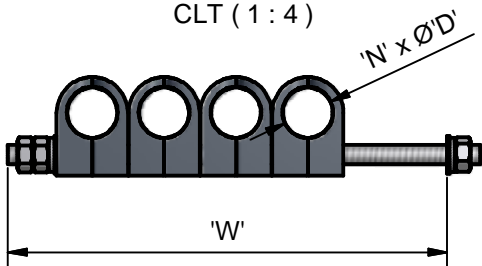

WUC (1 : 4)

CLAMPS G-PARALLEL, SS POLYPROP

Description: WUC'N'-'D'

Part Number

WUC1-10 mm	L10AA0001A
WUC2-10 mm	L10AA0002A
WUC3-10 mm	L10AA0003A
WUC4-10 mm	L10AA0004A
WUC6-10 mm	L10AA0005A
WUC8-10 mm	L10AA0006A
WUC1-16 mm (1/2 in)	L10AA0065A
WUC2-16 mm (1/2in)	L10AA0069A
WUC3-16 mm (1/2 in)	L10AA0068A
WUC4-16 mm (1/2 in)	L10AA0020A
WUC6-16 mm (1/2 in)	L10AA0101A
WUC8-16 mm (1/2 in)	L10AA0215A
WUC10-16 mm (1/2 in)	L10AA0240A
WUC1-16 mm (5/8 in)	L10AA0253A
WUC3-16 mm (5/8 in)	L10AA0147A
WUC1-22 mm (7/8 in)	L10AA0063A
WUC2-22 mm (7/8 in)	L10AA0064A
WUC3-22 mm (7/8 in)	L10AA0061A
WUC4-22 mm (7/8 in)	L10AA0218A
WUC6-22 mm (7/8 in)	L10AA0037A
WUC1-41 mm (1 5/8 in)	L10AA0076A
WUC2-41 mm (1 5/8 in)	L10AA0085A
WUC3-41 mm (1 5/8 in)	L10AA0073A

WUTC (1 : 4)

CLAMPS G-TANDEM, SS POLYPROP

Description: WUTC'N'-'D'

Part Number

WUTC1-22mm(7/8 in)	L10AA0119A
WUTC2-22mm(7/8 in)	L10AA0120A
WUTC3-22mm(7/8 in)	L10AA0112A
WUTC1-32mm(1 1/4 in)	L10AA0340A
WUTC2-32mm(1 1/4 in)	L10AA0088A
WUTC3-32mm(1 1/4 in)	L10AA0153A

CLT (1 : 4)

CLAMPS T BAR CABLE TRAY, POLYPROP

CLT'W'-'N'-'D'

Part Number

CLT114-2-22mm	L10AA0075A
CLT228-4-22mm	L10AA0086A
CLT304-2-22mm	L10AA0226A
CLT304-2-41mm	L10AA0021A
CLT304-3-22mm	L10AA0062A
CLT304-3-41mm	L10AA0375A
CLT304-4-22mm	L10AA0071A
CLT304-6-22mm	L10AA0072A
CLT609-6-22mm	L10AA0149A

CLH (1 : 4)

CLAMPS HOSE (POLE MOUNT), SS POLYPROP

'N'

'D'

'CHS'

Part Number

1	16 mm	89 - 114 mm	L10AA0403A
2	10 mm	76 - 102 mm	L10AA0204A
2	10 mm	89 - 114 mm	L10AA0355A
2	16 mm	76 - 102 mm	L10AA0227A
3	16 mm	89 - 114 mm	L10AA0402A