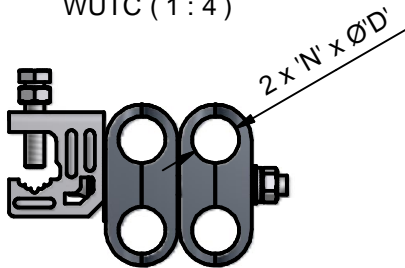

WUC (1 : 4)

CLAMPS G-PARALLEL, SS POLYPROP

Description: WUC'N'-'D'

Part Number

WUC1-10 mm	L10AA0001A
WUC2-10 mm	L10AA0002A
WUC3-10 mm	L10AA0003A
WUC4-10 mm	L10AA0004A
WUC6-10 mm	L10AA0005A
WUC8-10 mm	L10AA0006A
WUC1-16 mm (1/2 in)	L10AA0065A
WUC2-16 mm (1/2in)	L10AA0069A
WUC3-16 mm (1/2 in)	L10AA0068A
WUC4-16 mm (1/2 in)	L10AA0020A
WUC6-16 mm (1/2 in)	L10AA0101A
WUC8-16 mm (1/2 in)	L10AA0215A
WUC10-16 mm (1/2 in)	L10AA0240A
WUC1-16 mm (5/8 in)	L10AA0253A
WUC3-16 mm (5/8 in)	L10AA0147A
WUC1-22 mm (7/8 in)	L10AA0063A
WUC2-22 mm (7/8 in)	L10AA0064A
WUC3-22 mm (7/8 in)	L10AA0061A
WUC4-22 mm (7/8 in)	L10AA0218A
WUC6-22 mm (7/8 in)	L10AA0037A
WUC1-41 mm (1 5/8 in)	L10AA0076A
WUC2-41 mm (1 5/8 in)	L10AA0085A
WUC3-41 mm (1 5/8 in)	L10AA0073A

WUTC (1 : 4)

CLAMPS G-TANDEM, SS POLYPROP

Description: WUTC'N'-'D'

Part Number

WUTC1-22mm(7/8 in)	L10AA0119A
WUTC2-22mm(7/8 in)	L10AA0120A
WUTC3-22mm(7/8 in)	L10AA0112A
WUTC1-32mm(1 1/4 in)	L10AA0340A
WUTC2-32mm(1 1/4 in)	L10AA0088A
WUTC3-32mm(1 1/4 in)	L10AA0153A

CLT (1 : 4)

CLAMPS T BAR CABLE TRAY, POLYPROP

CLT'W'-'N'-'D'

Part Number

CLT114-2-22mm	L10AA0075A
CLT228-4-22mm	L10AA0086A
CLT304-2-22mm	L10AA0226A
CLT304-2-41mm	L10AA0021A
CLT304-3-22mm	L10AA0062A
CLT304-3-41mm	L10AA0375A
CLT304-4-22mm	L10AA0071A
CLT304-6-22mm	L10AA0072A
CLT609-6-22mm	L10AA0149A

CLH (1 : 4)

CLAMPS HOSE (POLE MOUNT), SS POLYPROP

'N'

'D'

'CHS'

Part Number

1	16 mm	89 - 114 mm	L10AA0403A
2	10 mm	76 - 102 mm	L10AA0204A
2	10 mm	89 - 114 mm	L10AA0355A
2	16 mm	76 - 102 mm	L10AA0227A
3	16 mm	89 - 114 mm	L10AA0402A