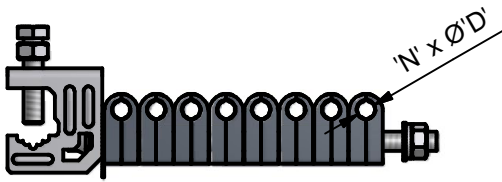

WUC (1 : 4)

CLAMPS G-PARALLEL, SS POLYPROP

Description: WUC'N'-'D'

Part Number

WUC1-10 mm	L10AA0001A
WUC2-10 mm	L10AA0002A
WUC3-10 mm	L10AA0003A
WUC4-10 mm	L10AA0004A
WUC6-10 mm	L10AA0005A
WUC8-10 mm	L10AA0006A
WUC1-16 mm (1/2 in)	L10AA0065A
WUC2-16 mm (1/2in)	L10AA0069A
WUC3-16 mm (1/2 in)	L10AA0068A
WUC4-16 mm (1/2 in)	L10AA0020A
WUC6-16 mm (1/2 in)	L10AA0101A
WUC8-16 mm (1/2 in)	L10AA0215A
WUC10-16 mm (1/2 in)	L10AA0240A
WUC1-16 mm (5/8 in)	L10AA0253A
WUC3-16 mm (5/8 in)	L10AA0147A
WUC1-22 mm (7/8 in)	L10AA0063A
WUC2-22 mm (7/8 in)	L10AA0064A
WUC3-22 mm (7/8 in)	L10AA0061A
WUC4-22 mm (7/8 in)	L10AA0218A
WUC6-22 mm (7/8 in)	L10AA0037A
WUC1-41 mm (1 5/8 in)	L10AA0076A
WUC2-41 mm (1 5/8 in)	L10AA0085A
WUC3-41 mm (1 5/8 in)	L10AA0073A

WUTC (1 : 4)

CLAMPS G-TANDEM, SS POLYPROP

Description: WUTC'N'-'D'

Part Number

WUTC1-22mm(7/8 in)	L10AA0119A
WUTC2-22mm(7/8 in)	L10AA0120A
WUTC3-22mm(7/8 in)	L10AA0112A
WUTC1-32mm(1 1/4 in)	L10AA0340A
WUTC2-32mm(1 1/4 in)	L10AA0088A
WUTC3-32mm(1 1/4 in)	L10AA0153A

CLT (1 : 4)

CLAMPS T BAR CABLE TRAY, POLYPROP

CLT'W'-'N'-'D'

Part Number

CLT114-2-22mm	L10AA0075A
CLT228-4-22mm	L10AA0086A
CLT304-2-22mm	L10AA0226A
CLT304-2-41mm	L10AA0021A
CLT304-3-22mm	L10AA0062A
CLT304-3-41mm	L10AA0375A
CLT304-4-22mm	L10AA0071A
CLT304-6-22mm	L10AA0072A
CLT609-6-22mm	L10AA0149A

CLH (1 : 4)

CLAMPS HOSE (POLE MOUNT), SS POLYPROP

'N'

'D'

'CHS'

Part Number

1	16 mm	89 - 114 mm	L10AA0403A
2	10 mm	76 - 102 mm	L10AA0204A
2	10 mm	89 - 114 mm	L10AA0355A
2	16 mm	76 - 102 mm	L10AA0227A
3	16 mm	89 - 114 mm	L10AA0402A