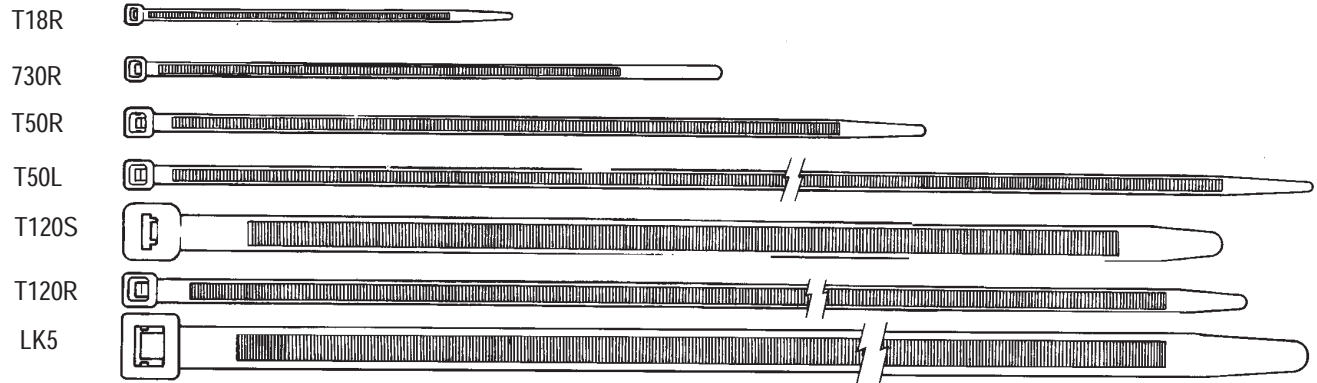

Accessories

CABE TIES

REF.	LENGTH	WIDTH
T18R	92	2,6
T30R	140	3,6
T50R	197	4,9
T50L	381	4,7
T120S	273	8,6
T120R	381	7,9
LK5	508	12,0

SUPPLIED IN PACKETS OF 100