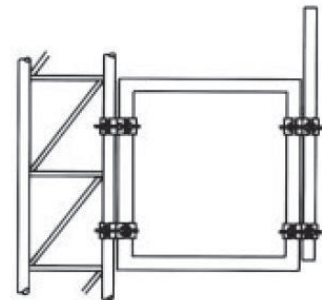

webb
industries

ANTENNA MOUNTS FOR MASTS & SPACE EXTENSIONS

PART NO ACCOMMODATES CHARACTERISTICS

MAST MOUNTS

MM6/6
MM6/10

600mm OFFSET
1000mm OFFSET

ATTACHMENT TO
MAST LEG IS BY
PARRALLEL
CLAMPS (NOT
SUPPLIED)

ELBOWS

ELBOW VS
ELBOW S
ELBOW L

300mm OFFSET
600mm OFFSET
1000mm OFFSET

A CONVENIENT
MEANS OF
ANTENNA
ATTACHMENT.
ELBOW SECURES
TO MAST / TOWER
LEG WITH NORMAL
CROSS OVER
CLAMP (NOT
SUPPLIED)

SPACE EXTENSIONS

SP1

FOR USE WITH
WM3HD
120mm SPACE
EXTENSION

MS HDG

SP2

FOR USE WITH
WM300
220mm SPACE
EXTENSION

Specification subject to change without notice. Issue 3

ISO 9001
CERTIFIED

Tel: +27 11 444-2299 Fax: +27 11 444-2288
E-mail: webb@webb.co.za Web site: www.webb.co.za