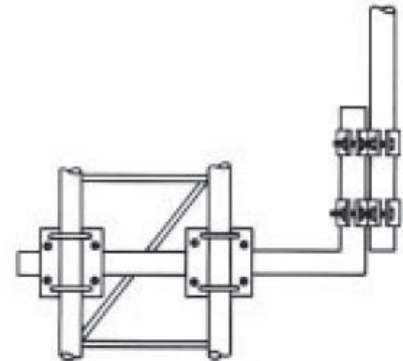

webb
industries

ANTENNA MOUNTS FOR MASTS & SPACE EXTENSIONS

PART NO ACCOMMODATES CHARACTERISTICS

MAST MOUNTS

MM6/6
MM6/10

600mm OFFSET
1000mm OFFSET

ATTACHMENT TO
MAST LEG IS BY
PARRALLEL
CLAMPS (NOT
SUPPLIED)

ELBOWS

ELBOW VS
ELBOW S
ELBOW L

300mm OFFSET
600mm OFFSET
1000mm OFFSET

A CONVENIENT
MEANS OF
ANTENNA
ATTACHMENT.
ELBOW SECURES
TO MAST / TOWER
LEG WITH NORMAL
CROSS OVER
CLAMP (NOT
SUPPLIED)

SPACE EXTENSIONS